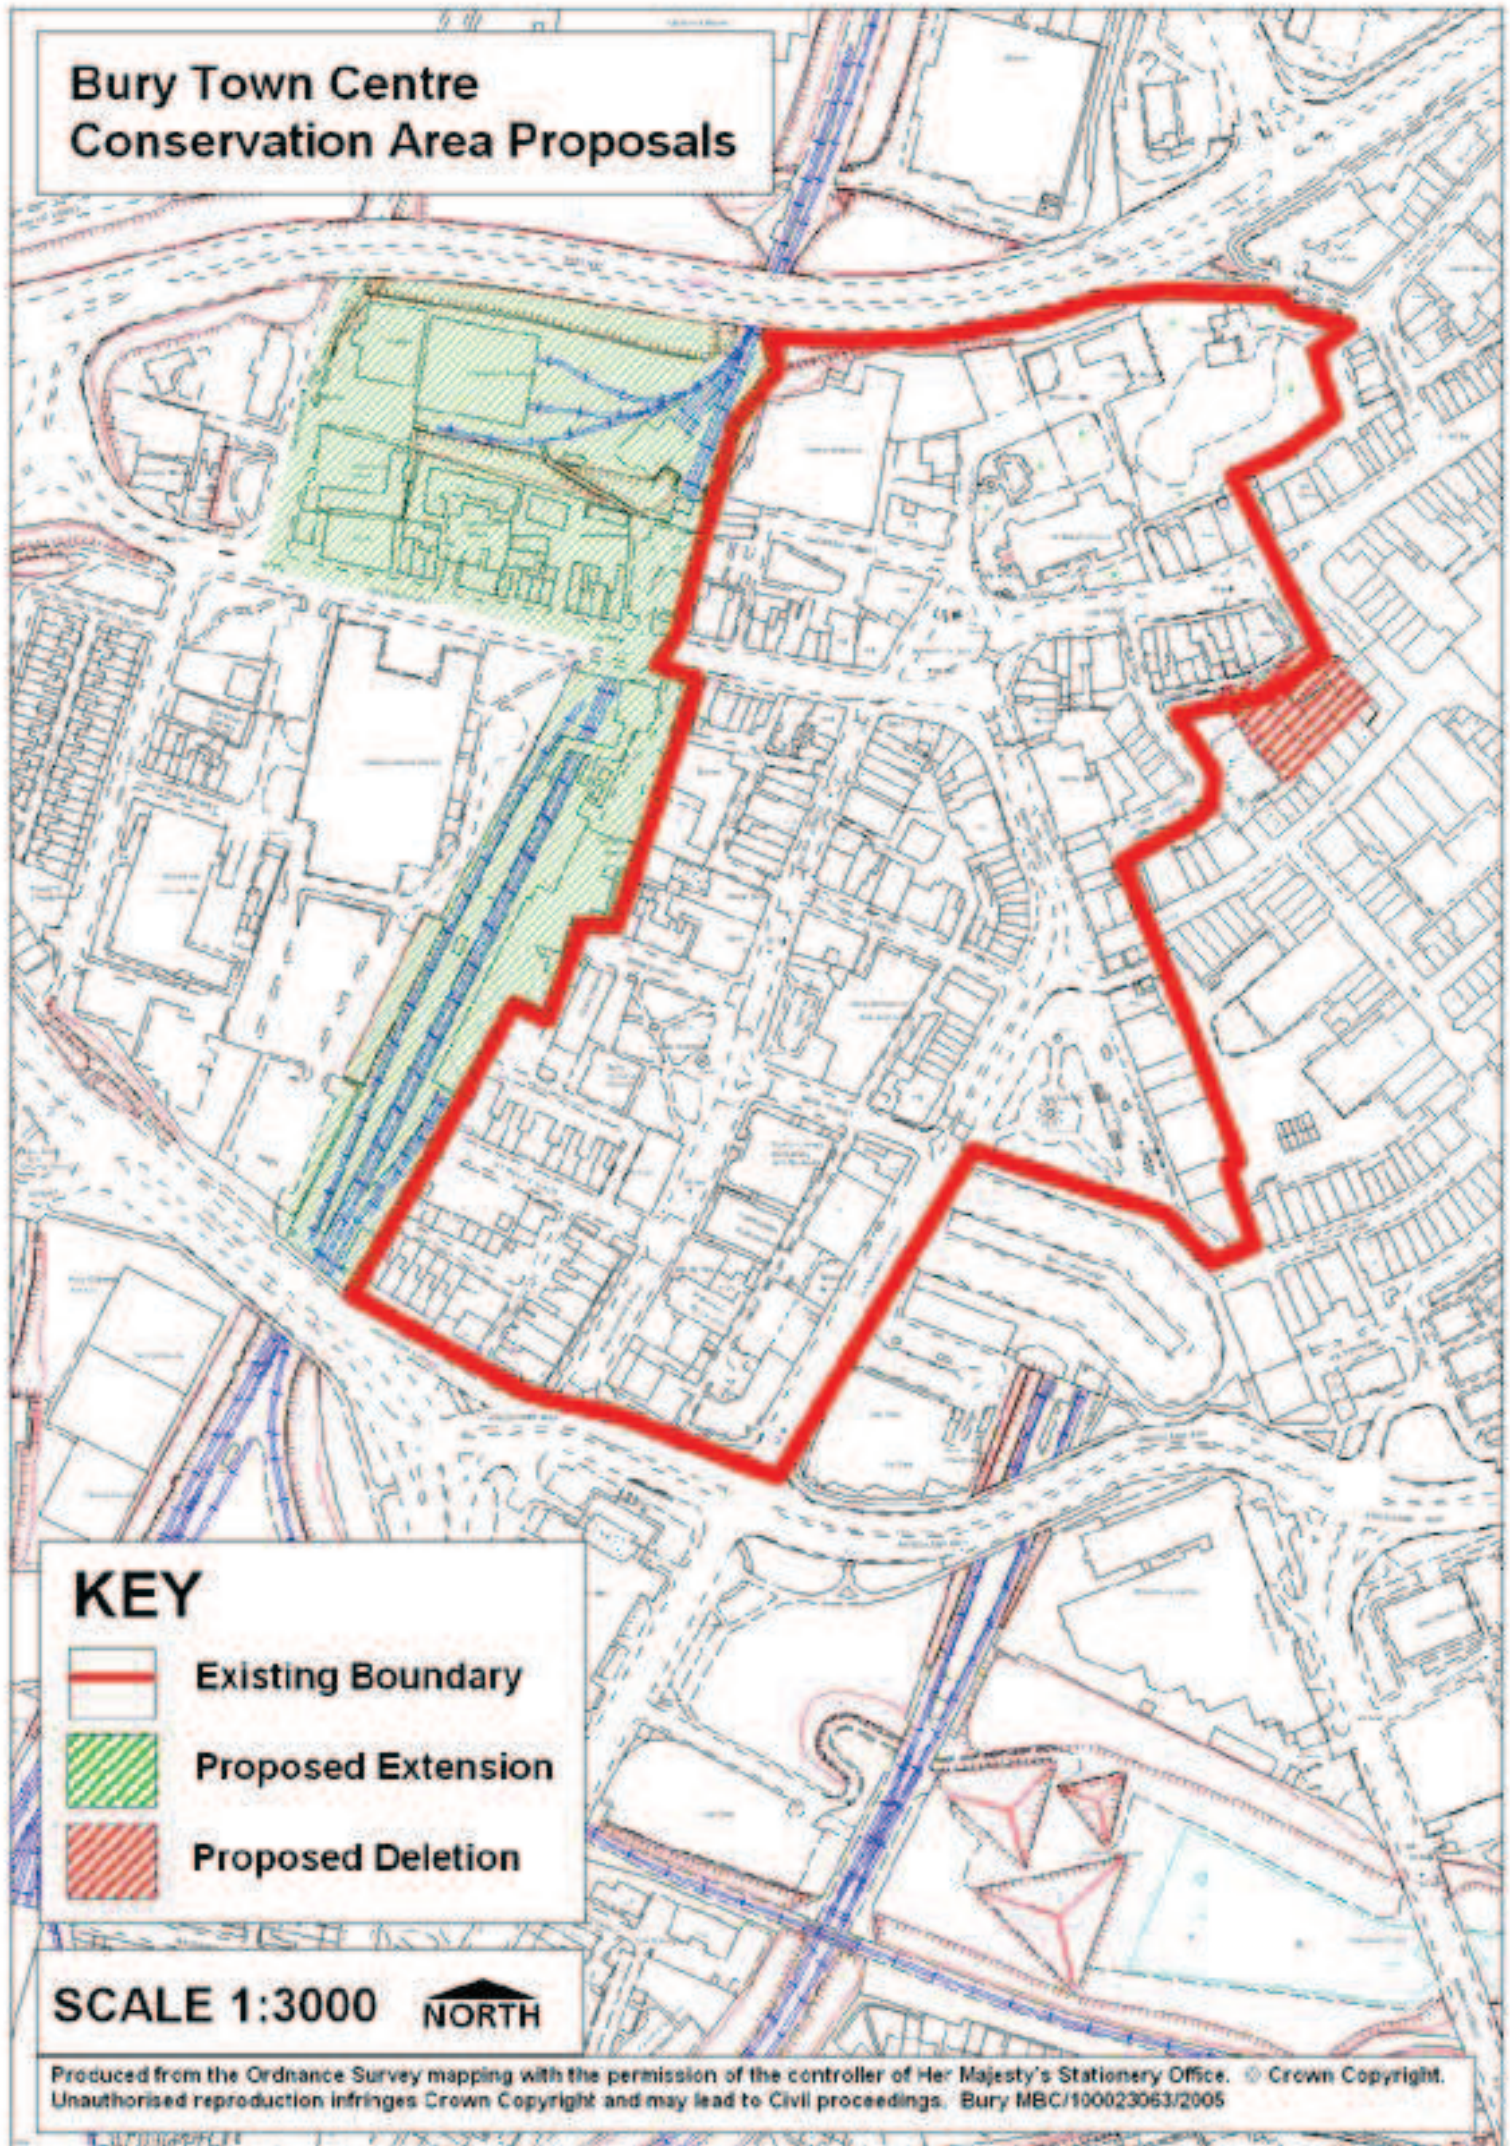

Bury Town Centre Conservation Area Proposals

KEY

-  Existing Boundary
-  Proposed Extension
-  Proposed Deletion

SCALE 1:3000  NORTH

Produced from the Ordnance Survey mapping with the permission of the controller of Her Majesty's Stationery Office. © Crown Copyright. Unauthorised reproduction infringes Crown Copyright and may lead to Civil proceedings. Bury MBC/100023063/2005